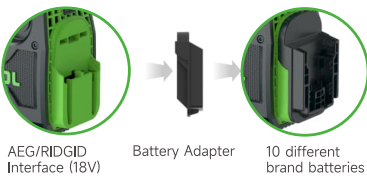

BC-18 BC-18P Corded Battery Converter

Corded Power, Unlimited Running

AEG/RIDGID Interface (18V)

Battery converter

Perfectly adapted to AC power

Mode	BC-18	BC-18P
Input	100-240 V~ / 50-60 Hz	100-120V or 220-240V / 50-60 Hz
Output	18 V	18 V
Power(Max)	150 W	200 W
Cord Length	1.5 m	1.5 m

BA-1~BA-10 Battery Adapter

Multiple choice, Convenient Usage

AEG/RIDGID Interface (18V)

Battery Adapter

10 different brand batteries

BA-1

BA-2

BA-3