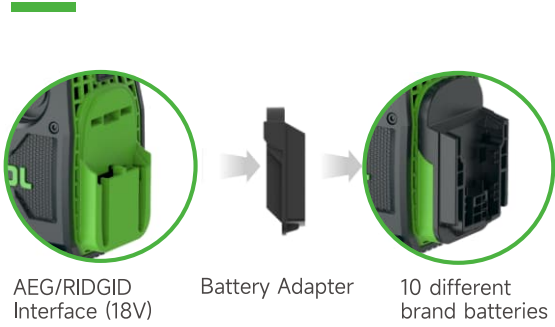

BA-1~BA-10 Battery Adapter

Multiple choice, Convenient Usage

Model	BA-1	BA-2	BA-3	BA-4	BA-5
Suitable	Bosch	Makita	Panasonic	Milwaukee	Dewalt
Size(mm)	120×76×32	107×76×28	129×79×32	124×79×34	124×79×31
Model	BA-6	BA-7	BA-8	BA-9	BA-10
Suitable	Worx	Devon	DongCheng	Hilti	Hikoki
Size(mm)	120×76×32	120×76×33	124×78.5×30	123.5×78×28	124×78.5×30.5