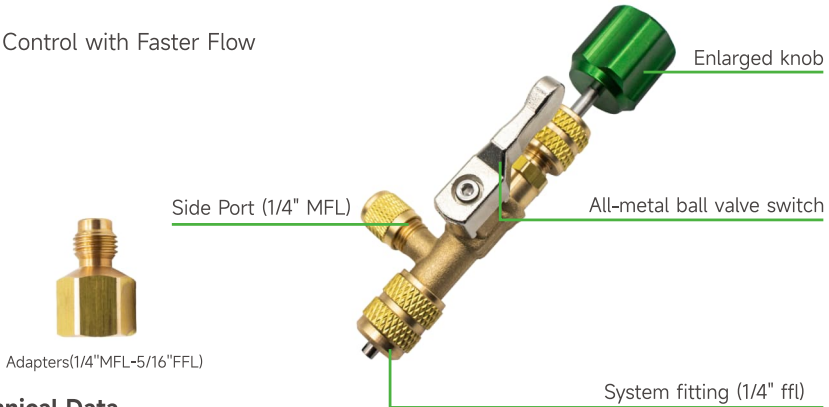

# MVR-1 Valve Core Removal Tools

Take Control with Faster Flow

## Technical Data

Model	MVR-1
Service ports	1/4" and 5/16" SAE
Bypass ports	1/4" SAE
Packing	Blister / Carton: 20 pcs

# MCV-1/2/3 Safety Control Valve

High pressure & Corrosion-resistant  
Safety Operation

## Technical Data

Model	MCV-1	MCV-2	MCV-3
Fittings	5/16" FFL * 5/16" MFL	5/16" FFL * 1/4" MFL	1/4" FFL * 1/4" MFL
Packing	Blister / Carton: 100 pcs		