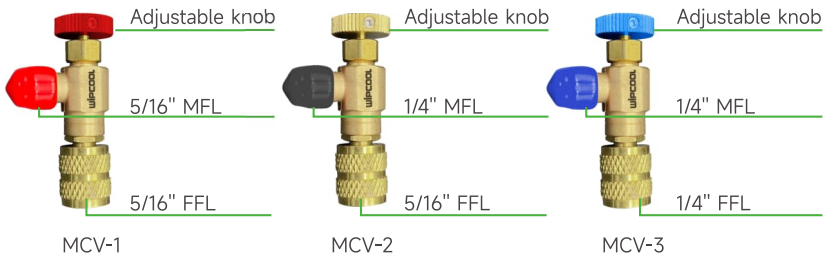

# MVR-1 Valve Core Removal Tools

Take Control with Faster Flow

## Technical Data

Model	MVR-1
Service ports	1/4" and 5/16" SAE
Bypass ports	1/4" SAE
Packing	Blister / Carton: 20 pcs

# MCV-1/2/3 Safety Control Valve

High pressure & Corrosion-resistant  
Safety Operation

## Technical Data

Model	MCV-1	MCV-2	MCV-3
Fittings	5/16" FFL * 5/16" MFL	5/16" FFL * 1/4" MFL	1/4" FFL * 1/4" MFL
Packing	Blister / Carton: 100 pcs		